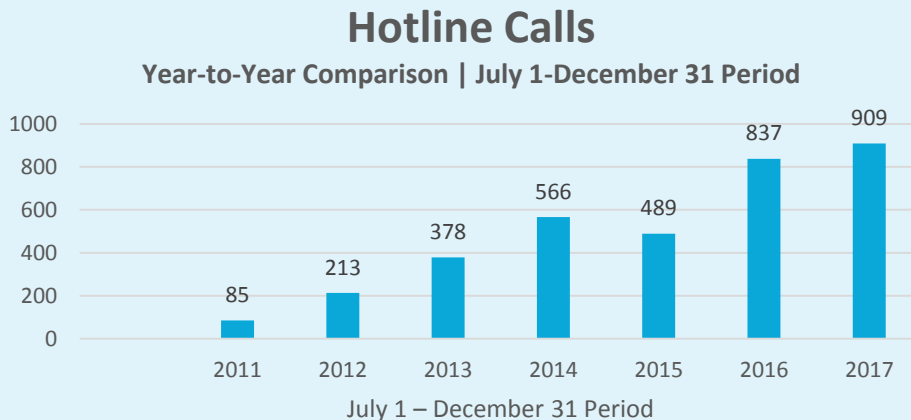

### Potential Survivors calling CAST Hotline

**13%**

More potential survivors reached out to CAST Hotline directly for help in the last 6 months of 2017 over the last 6 months of 2016.