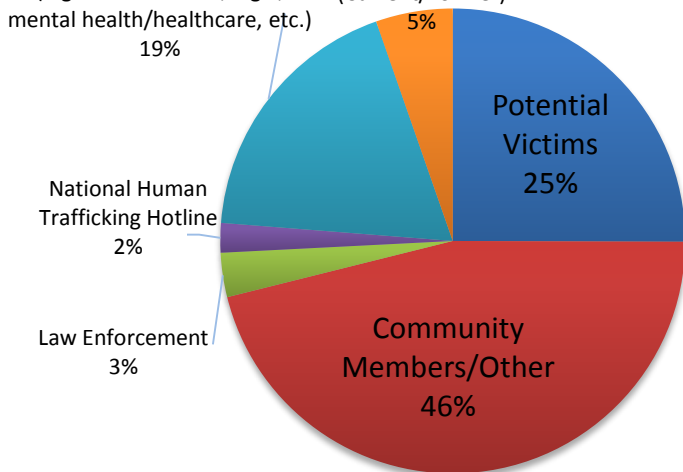

Type of Hotline Caller